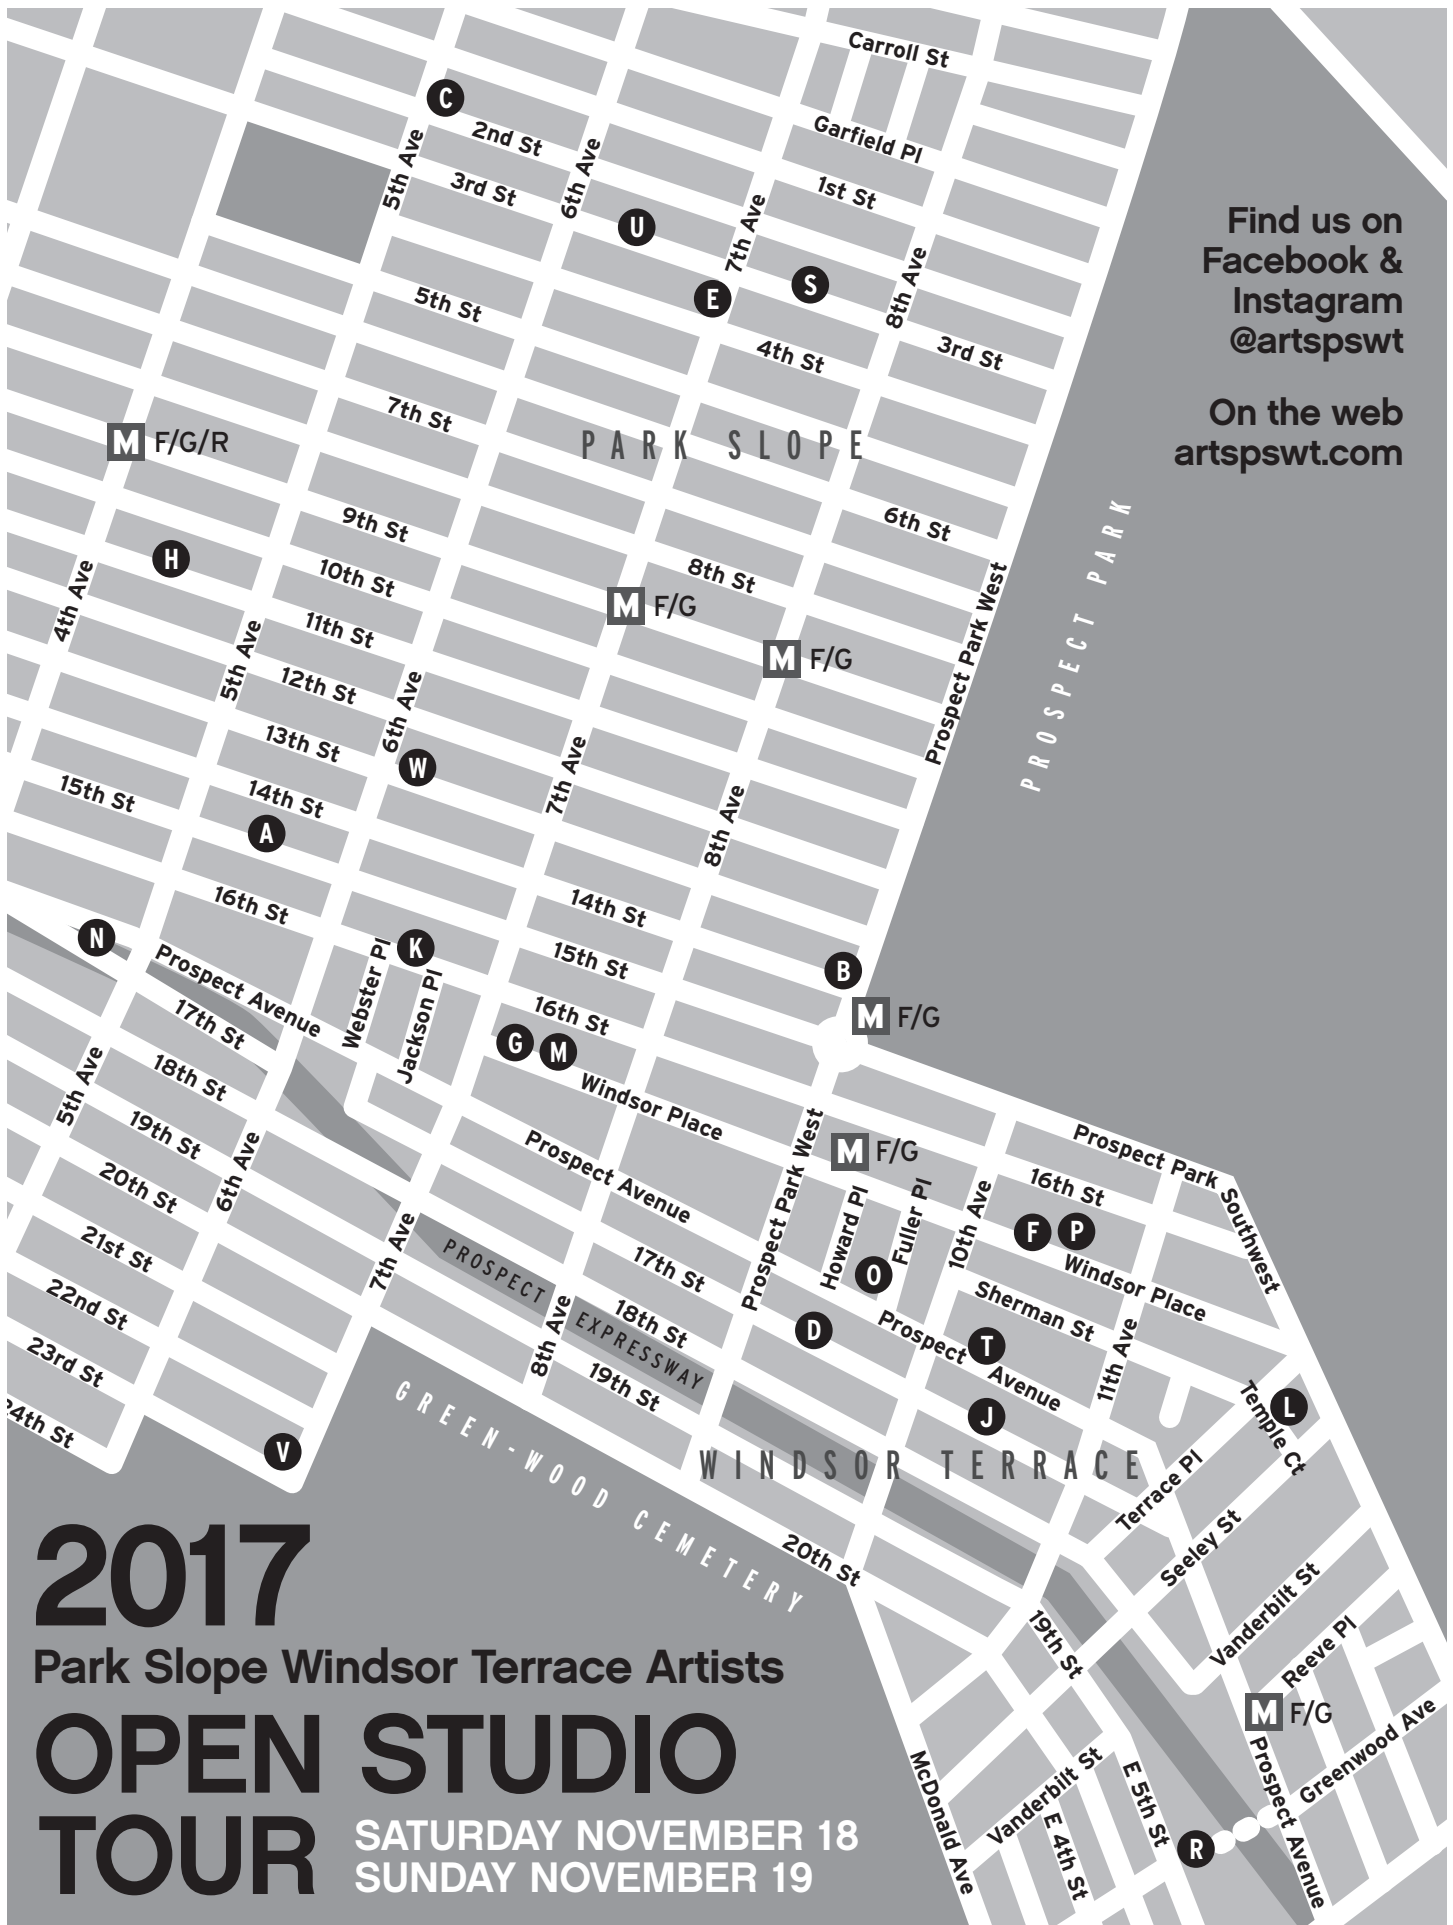

Find us on
Facebook &
Instagram
@artspswt

On the web
artspswt.com

2017

Park Slope Windsor Terrace Artists

OPEN STUDIO TOUR

SATURDAY NOVEMBER 18
SUNDAY NOVEMBER 19